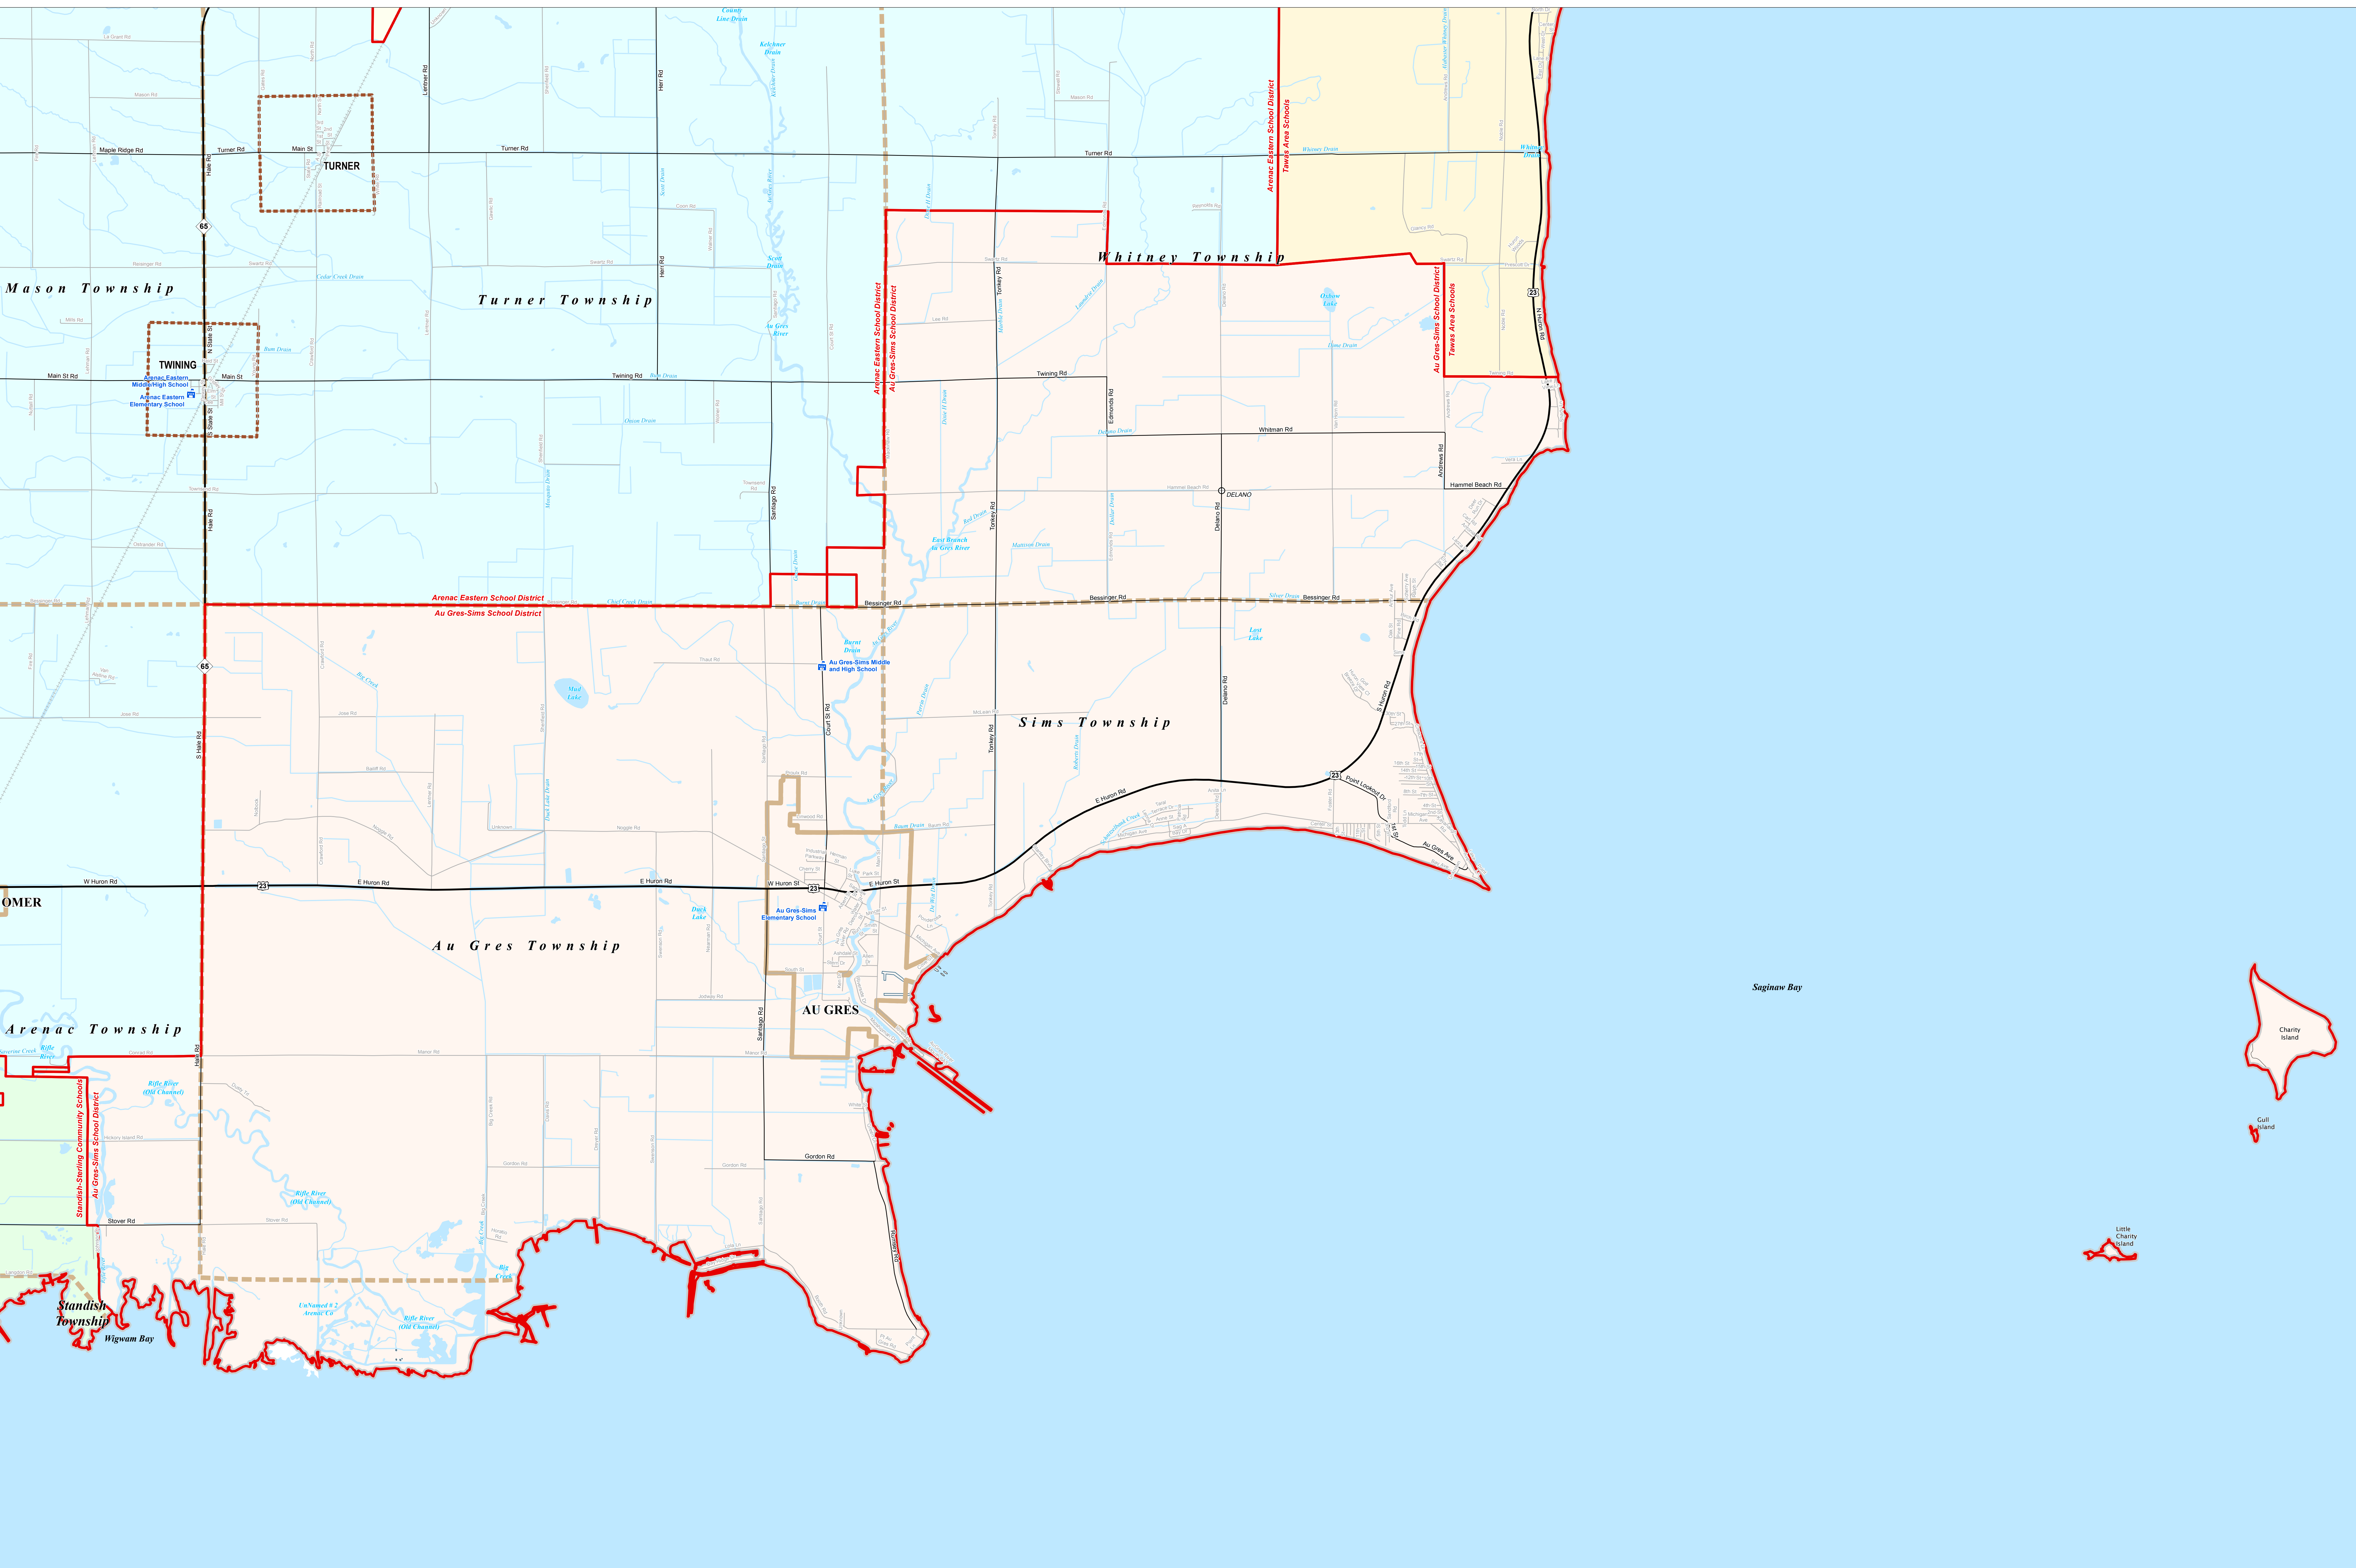

AU GRES-SIMS SCHOOL DISTRICT

Bay-Arenac ISD

0 0.25 0.5 Miles

Legend	
School District	Unincorporated Place
County	School
City	Water Feature
Township	Freeway
Village	Primary Road
Census Designated Place	Local Road
	Railroad
	River, Stream, or Drain